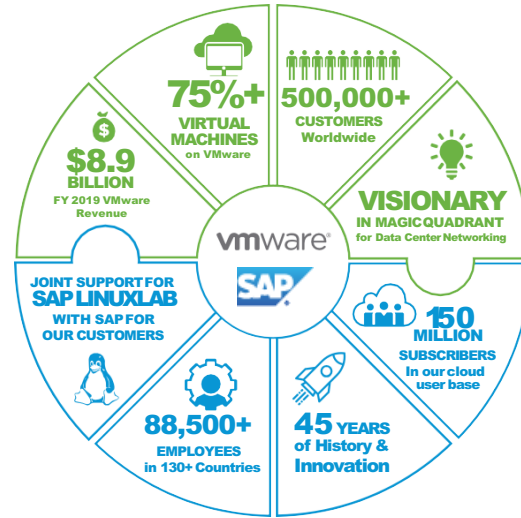

SAP is standardizing on VMware's SDDC for their next generation of Datacenters.

Any App. Any Cloud. Any Device.

Seamless Hybrid Architecture

Hyper-converged platform for SAP

Joint Customer Wins*

TECHNOLOGY